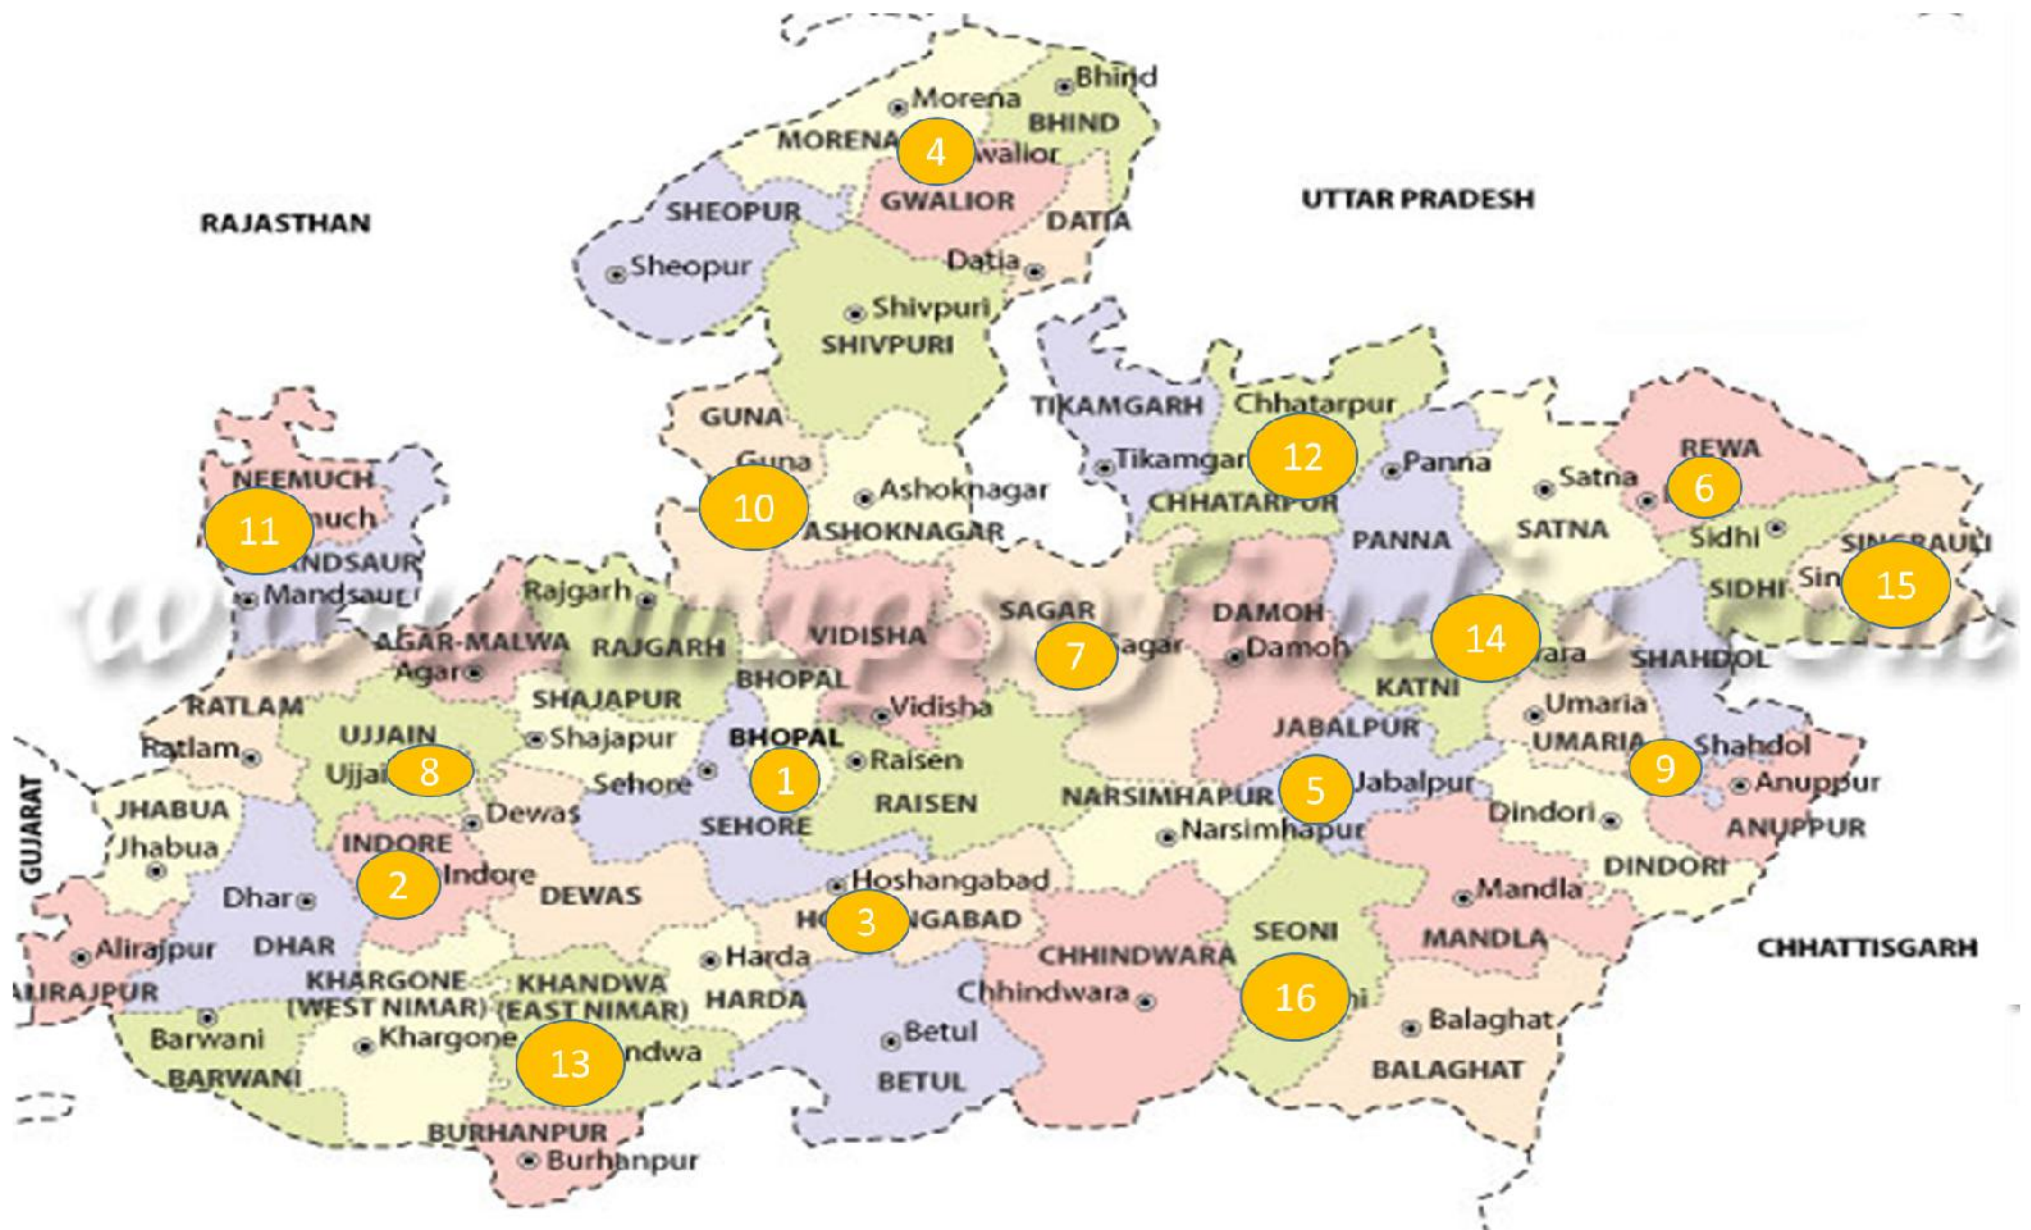

Clusters in Madhya Pradesh

- Ø Indore Pharma Cluster
- Ø Indore Plastic Packaging Processing Cluster
- Ø Transformer & Allied products Cluster, Gwalior
- Ø Rechargeable torch Cluster, Indore
- Ø Indore Namkeen Cluster
- Ø Sand Stone Cluster, Gwalior
- Ø Readymade Garment Cluster, Indore & Gwalior
- Ø Powerloom Cluster, Jabalpur & Burhanpur
- Ø Engineering Cluster, Bhopal
- Ø Poha Cluster, Ujjain
- Ø Pithampur Auto Cluster
- Ø Foundry Cluster, Indore
- Ø Wooden Furniture Cluster, Chhatrapur
- Ø Confectionery Cluster, Gwalior
- Ø Lime Stone Cluster, Katni
- Ø Bricks Cluster, Balaghat, Satna, Guna & Shajapur
- Ø Agriculture Implements Cluster, Sagar

Base locations of DIC Industrial Areas

1. Bhopal
2. Vidisha
3. Morena
4. Gwalior
5. Guna
6. Indore
7. Dhar
8. Khandwa
9. Jabalpur
10. Chindhwara

11. Katni
12. Hos'bad
13. Satna
14. Sidhi
15. Sagar
16. Tik'garh
17. Shahdol
18. Ujjain
19. Neemuch
20. Ratlam

Division	Location	Industrial areas to cover	MSME Units
Bhopal	Bhopal	Govindpura, Maidamill, Kalipared	10982
	Vidisha	Vidisha, Kurwai, Kampana	8273
Chambal	Morena	Morena, Kutarawali, Hingona Khurd	12728
Gwalior	Gwalior	Gwalior, Gospura, Birla Nagar, Baraghata, Barai, Maharajpura	2481
	Shivpuri	Shivpuri, Badoudi, Bairad	9073
Indore	Indore	Sanwer Road, Pologround, Laxmibai Nagar, Rau, Bhagirathpura, Shivaji Nagar, Hatod	3895
	Dhar	Dhar, Gawala, Dharpuri	1094
	Khandwa	Khandwa, Pandhana Road, Rudhibhavasigpura	8263
Jabalpur	Jabalpur	Richai, Adhartal, Gosalpur, Baghrajji	2187
	Katni	Bargawa	2937